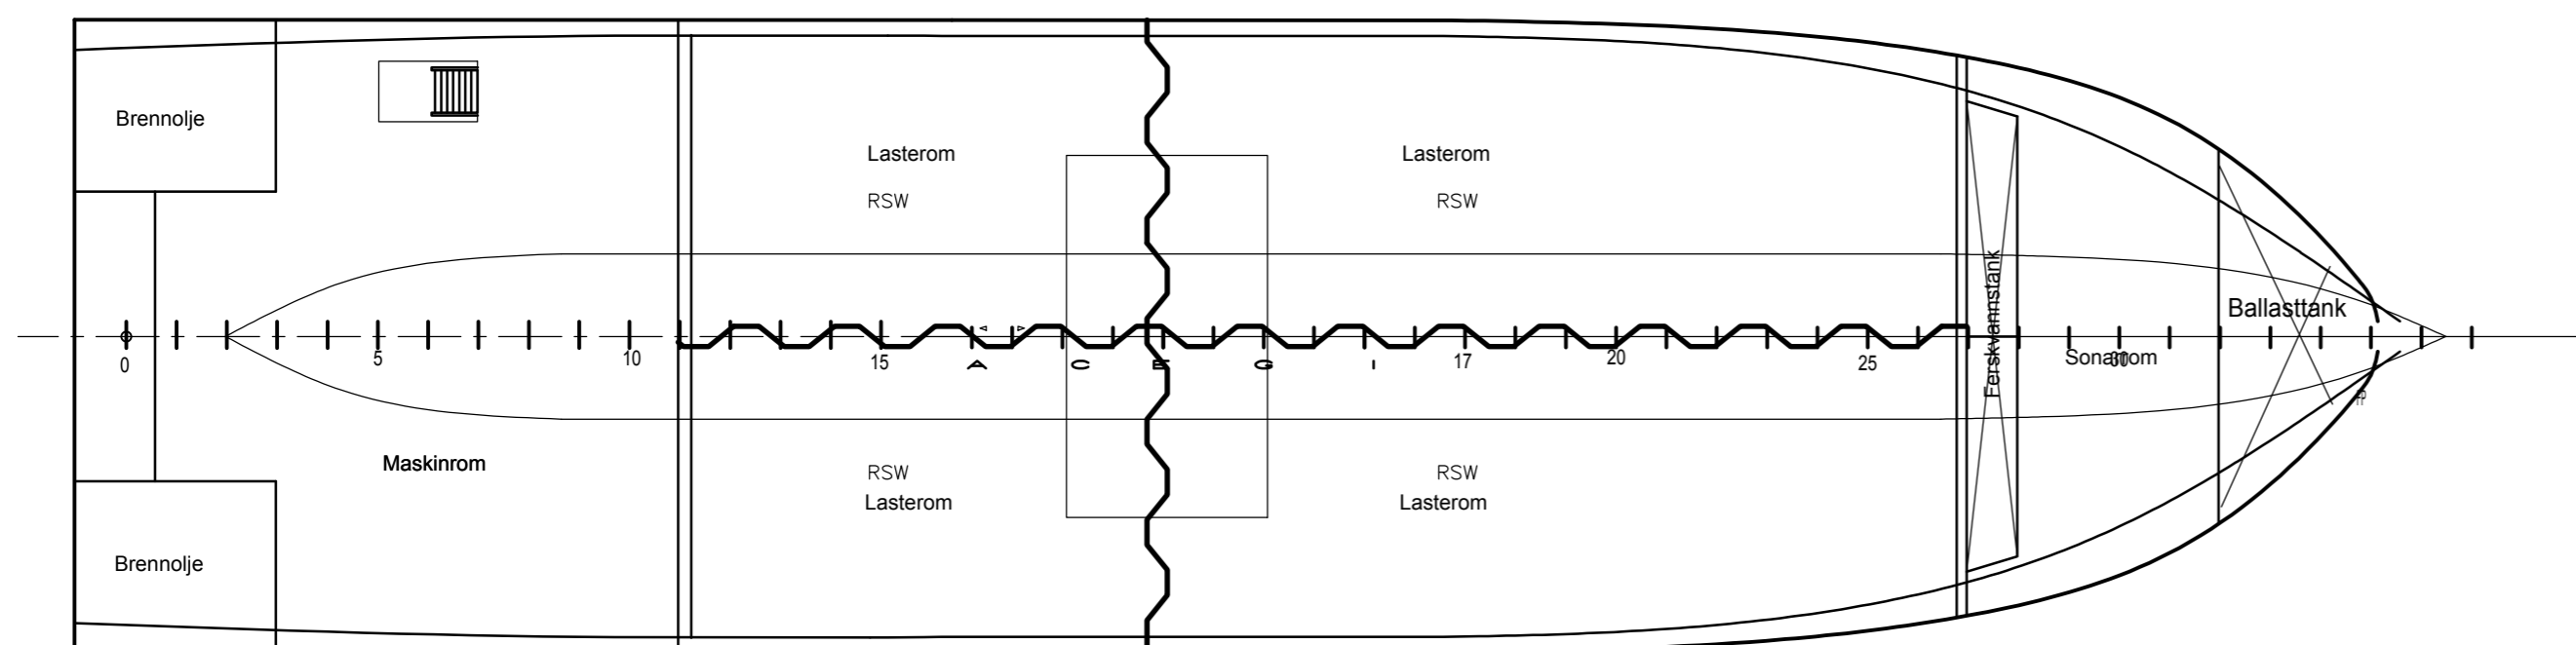

GENERALARRANGEMENT

M/S REMØYBUEN

KALLESIGNAL

LLIQ

SH-DEKK

HV-DEKK

UNDER HV-DEKK

HOVEDDIMENSJONER:

LOA	= 23.90 M
LPP	= 22.20 M
BREDDA PÅ SPT.	= 6.30 M
SPANTAVSTAND	= 0.50 M
DYBDE I RISS	= 3.575 M

0		REV_210318_HT, FN, VF, TJ	
REV.	CHANGED	DATE/SIGN.	REV. CHANGED DATE/SIGN.
DRAWING BY: SOLSTRAND TRADING AS			
YARD No./PROJECT: Tsdgs			
GENERALARRANGEMENT REMØYBUEN [LLIQ]			
DATE:	21.03.2018	CHECKED:	SCALE: 1:75
DRAWN:	FN	FORMAT:	A1
CUSTOMER: SHELLSEA AS 8800 SANDNESSJØEN		SHEET:	REV. HMT
Shellsea AS		DRAWING NO: TT-2018-21-43	