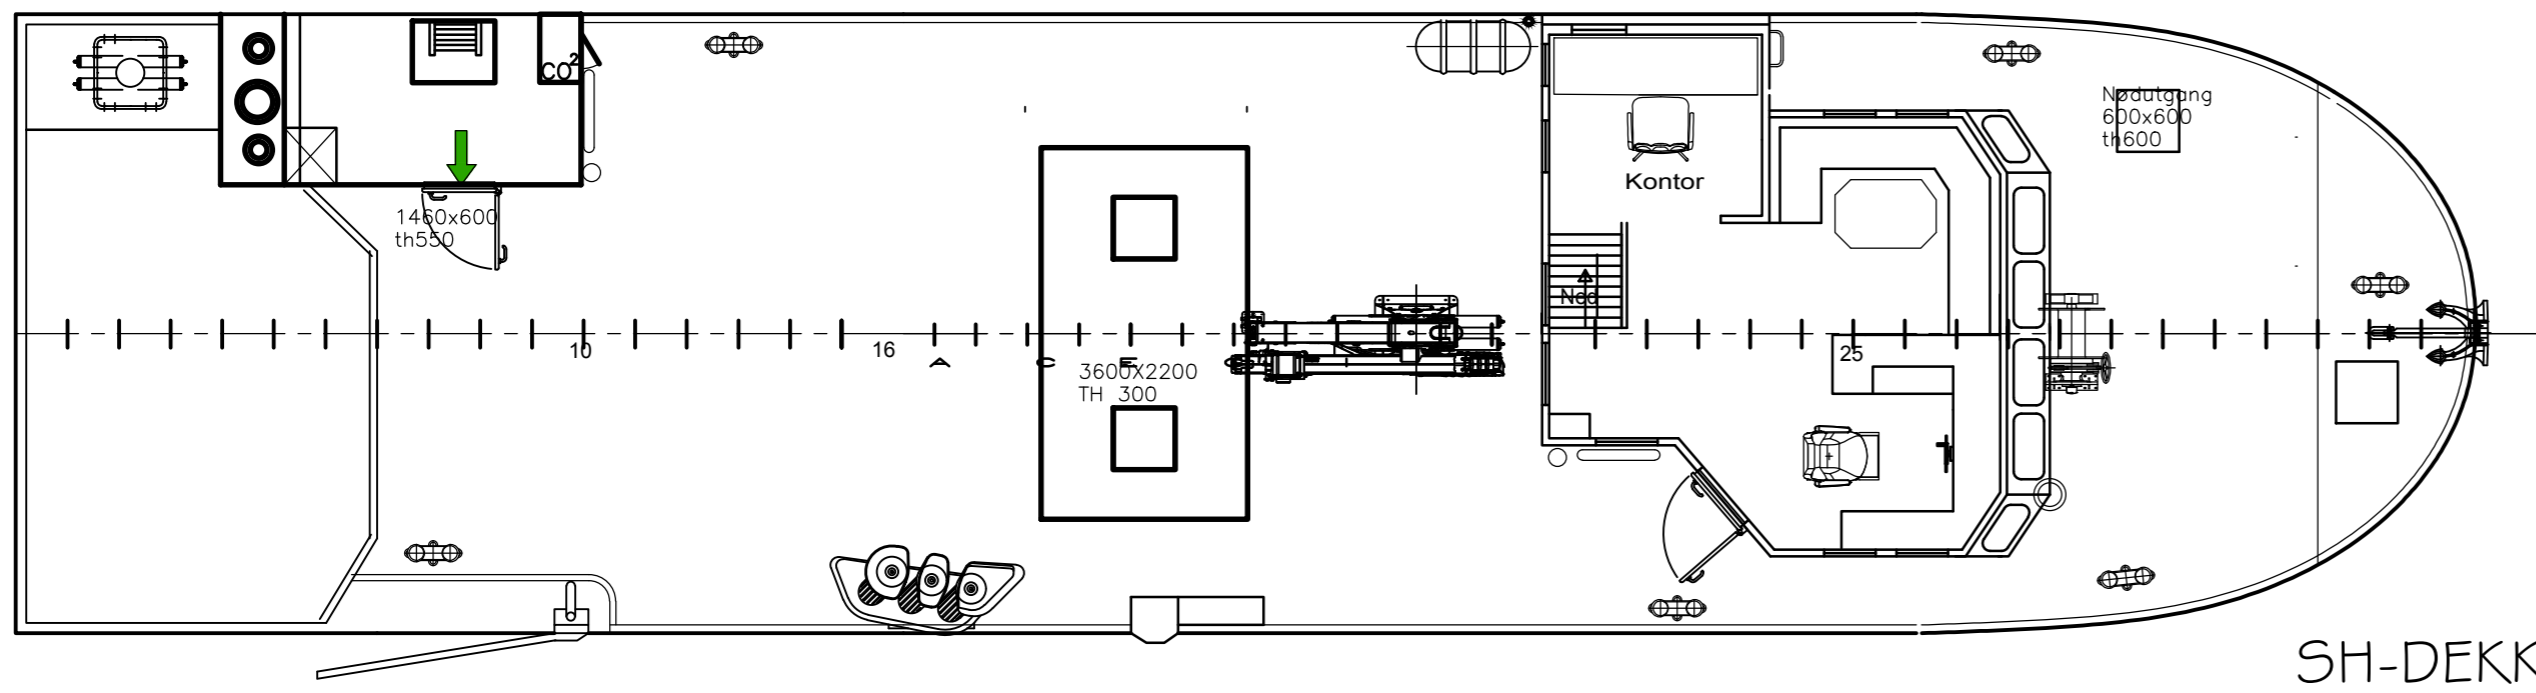

GENERALARRANGEMENT

M/S REMØYBUEN

KALLESIGNAL

LLIQ

SH-DEKK

HV-DEKK

UNDER HV-DEKK

HOVEDDIMENSJONER:

LOA	= 23.90 M
LPP	= 22.20 M
BREDDA PÅ SPT.	= 6.30 M
SPANTAVSTAND	= 0.50 M
DYBDE I RISS	= 3.575 M

0		REV_210318_HT, FN, VF, TJ	
REV.	CHANGED	DATE/SIGN.	REV. CHANGED DATE/SIGN.
DRAWING BY: SOLSTRAND TRADING AS			
YARD No./PROJECT: Tsdgs			
GENERALARRANGEMENT REMØYBUEN [LLIQ]			
DATE:	21.03.2018	CHECKED:	SCALE: 1:75
DRAWN:	FN	FORMAT:	A1
CUSTOMER: SHELLSEA AS 8800 SANDNESSJØEN		SHEET:	REV. HMT
Shellsea AS		DRAWING NO: TT-2018-21-43	