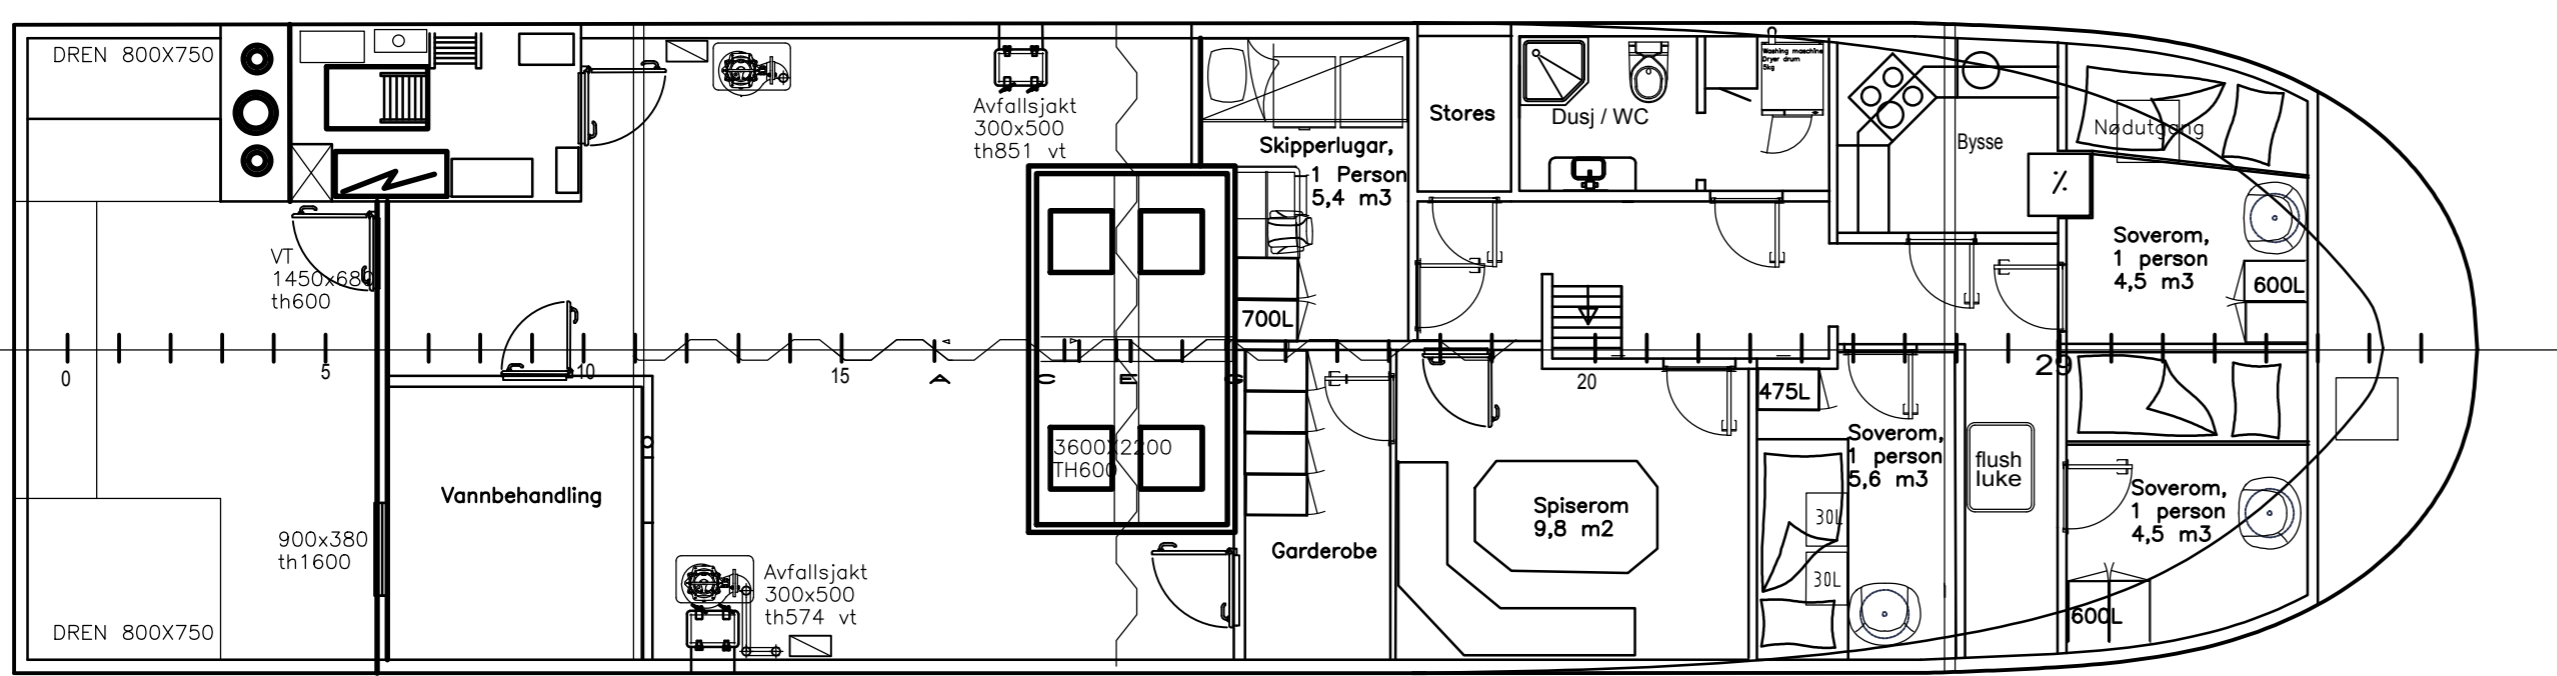

GENERALARRANGEMENT

M/S REMØYBUEN

KALLESIGNAL

LLIQ

SH-DEKK

HV-DEKK

UNDER HV-DEKK

HOVEDDIMENSJONER:

LOA	= 23.90 M
LPP	= 22.20 M
BREDDA PÅ SPT.	= 6.30 M
SPANTAVSTAND	= 0.50 M
DYBDE I RISS	= 3.575 M

0		REV_210318_HT, FN, VF, TJ	
REV.	CHANGED	DATE/SIGN.	REV. CHANGED DATE/SIGN.
DRAWING BY: SOLSTRAND TRADING AS			
YARD No./PROJECT: Tsdgs			
GENERALARRANGEMENT REMØYBUEN [LLIQ]			
DATE:	21.03.2018	CHECKED:	SCALE: 1:75
DRAWN:	FN	FORMAT:	A1
CUSTOMER: SHELLSEA AS 8800 SANDNESSJØEN		SHEET:	REV. HMT
Shellsea AS		DRAWING NO: TT-2018-21-43	