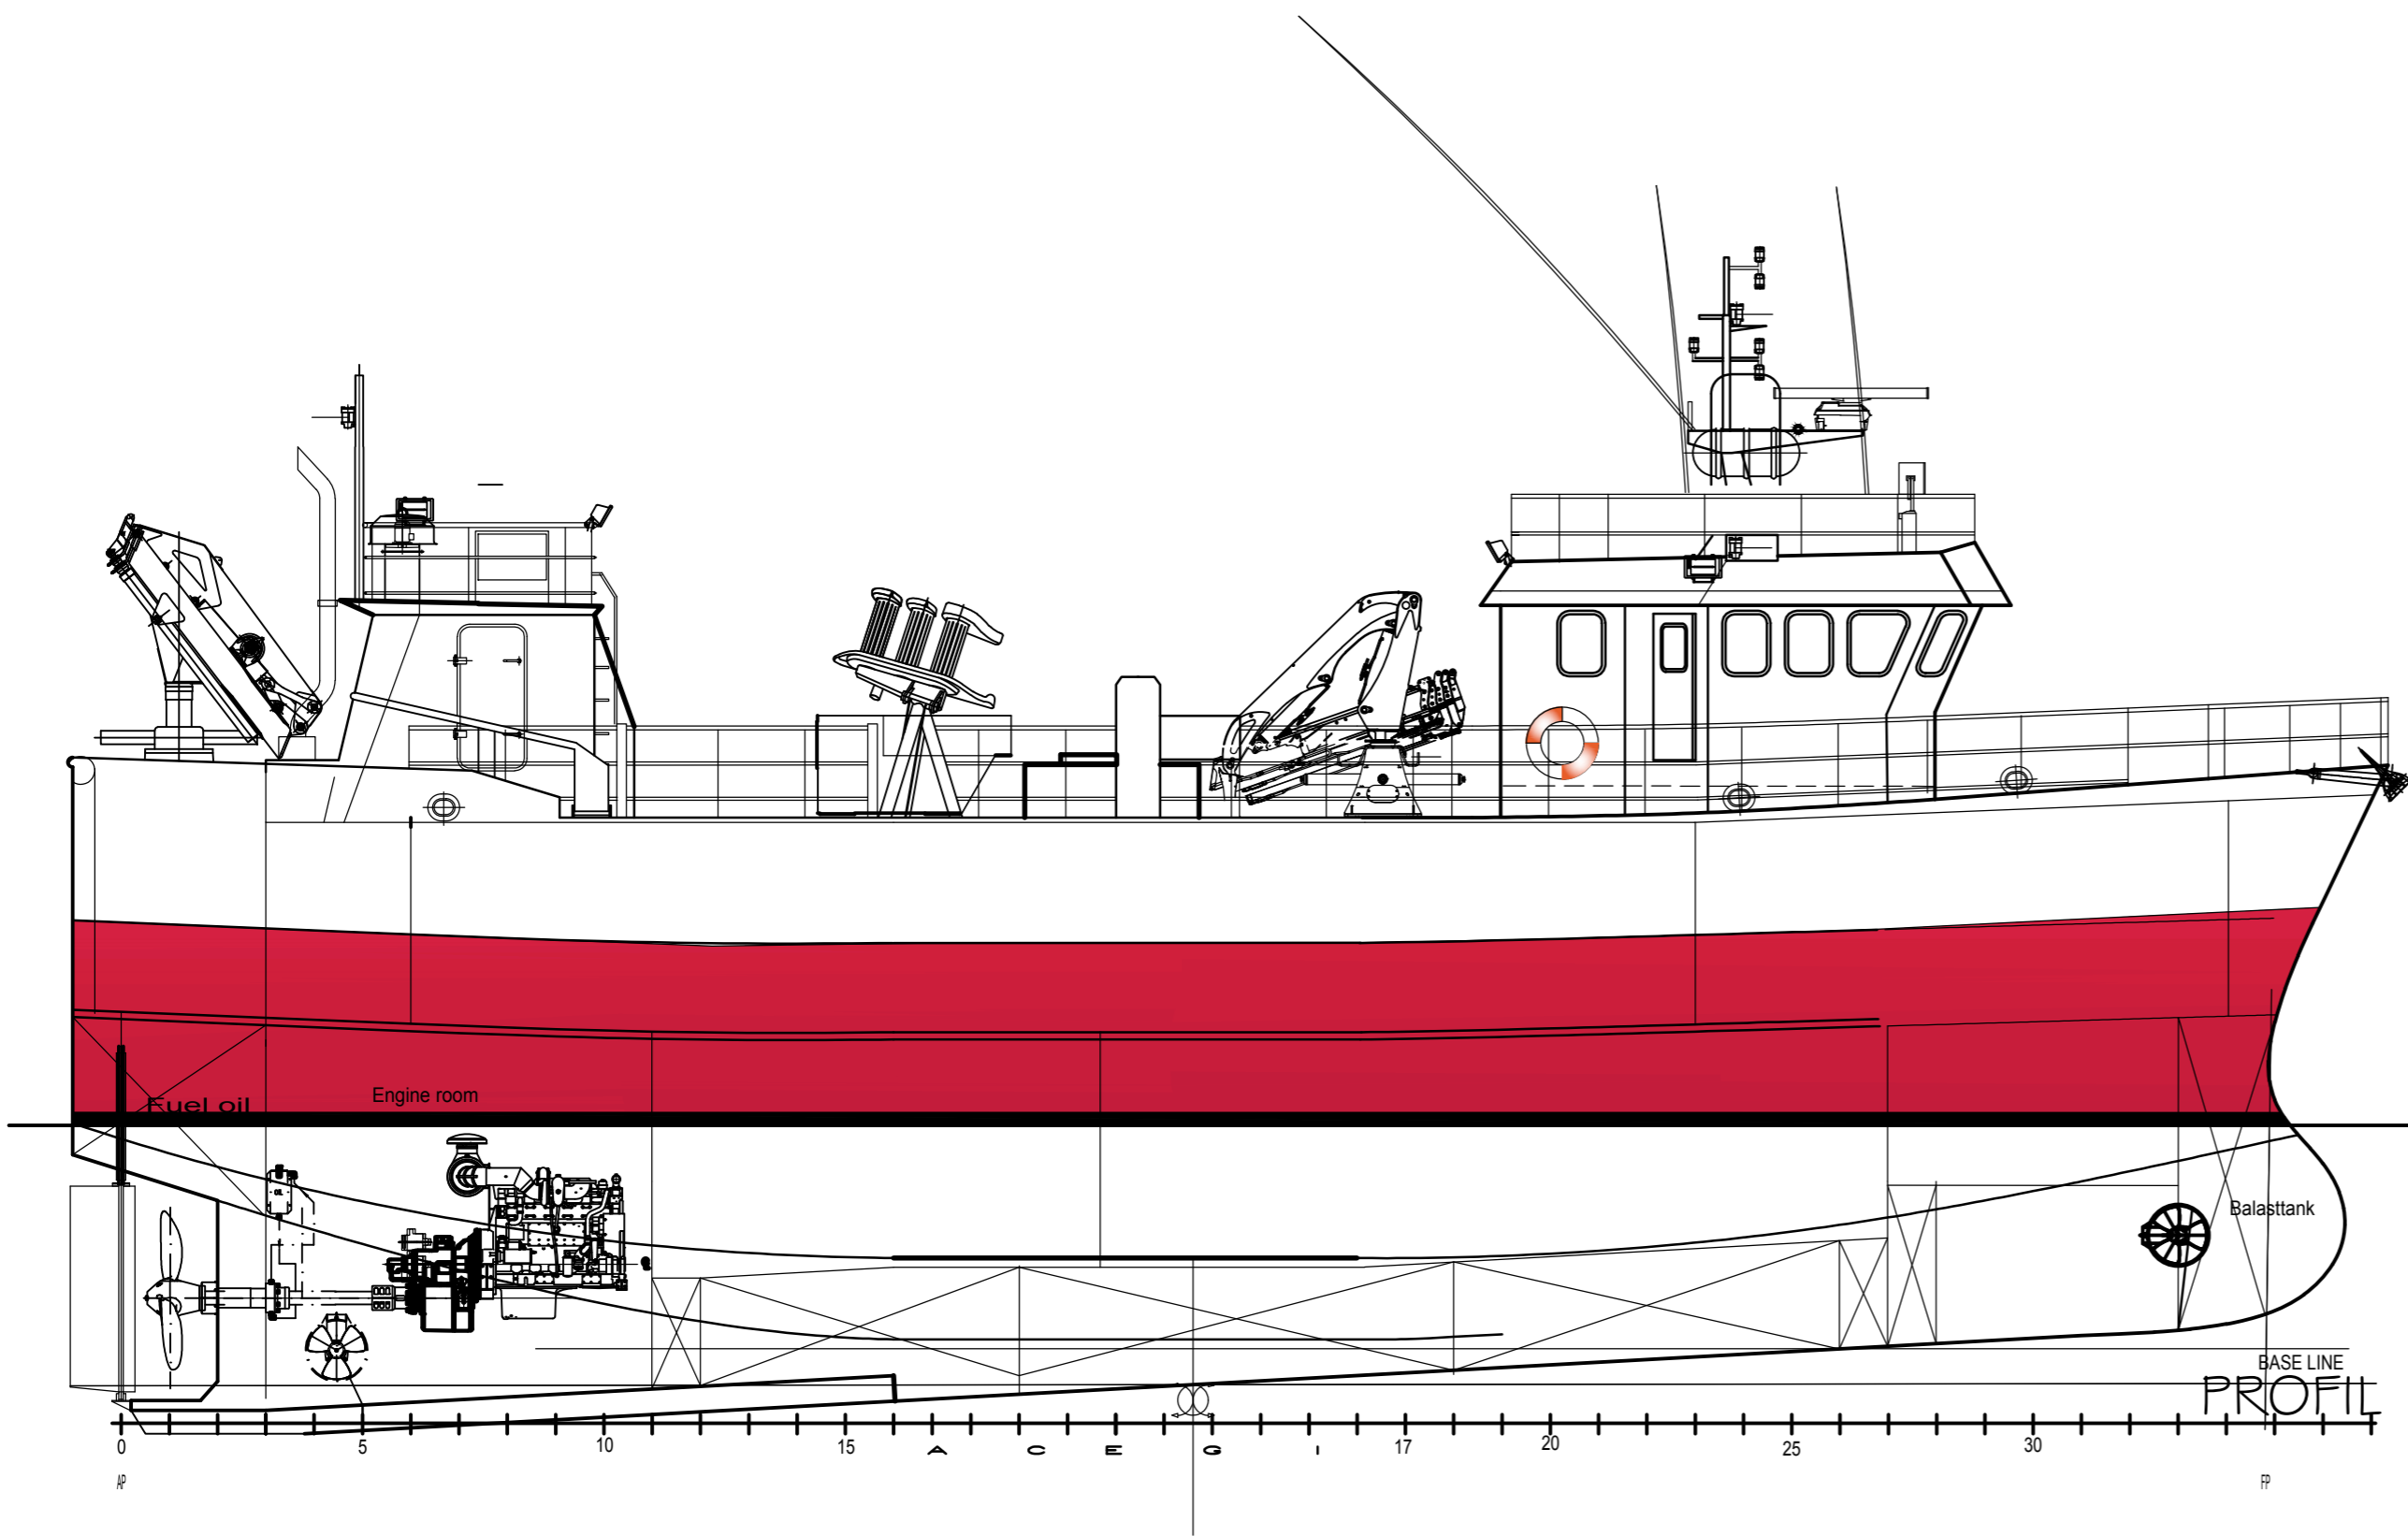

GENERALARRANGEMENT

M/S REMØYBUEN

KALLESIGNAL

LLIQ

SH-DEKK

HV-DEKK

UNDER HV-DEKK

HOVEDDIMENSJONER:

LOA	= 23.90 M
LPP	= 22.20 M
BREDDA PÅ SPT.	= 6.30 M
SPANTAVSTAND	= 0.50 M
DYBDE I RISS	= 3.575 M

0		REV_210318_HT, FN, VF, TJ	
REV.	CHANGED	DATE/SIGN.	REV. CHANGED DATE/SIGN.
DRAWING BY: SOLSTRAND TRADING AS			
YARD No./PROJECT: Tsdgs			
GENERALARRANGEMENT REMØYBUEN [LLIQ]			
DATE:	21.03.2018	CHECKED:	SCALE: 1:75
DRAWN:	FN	FORMAT:	A1
CUSTOMER: SHELLSEA AS 8800 SANDNESSJØEN		SHEET:	REV. HMT
Shellsea AS		DRAWING NO: TT-2018-21-43	