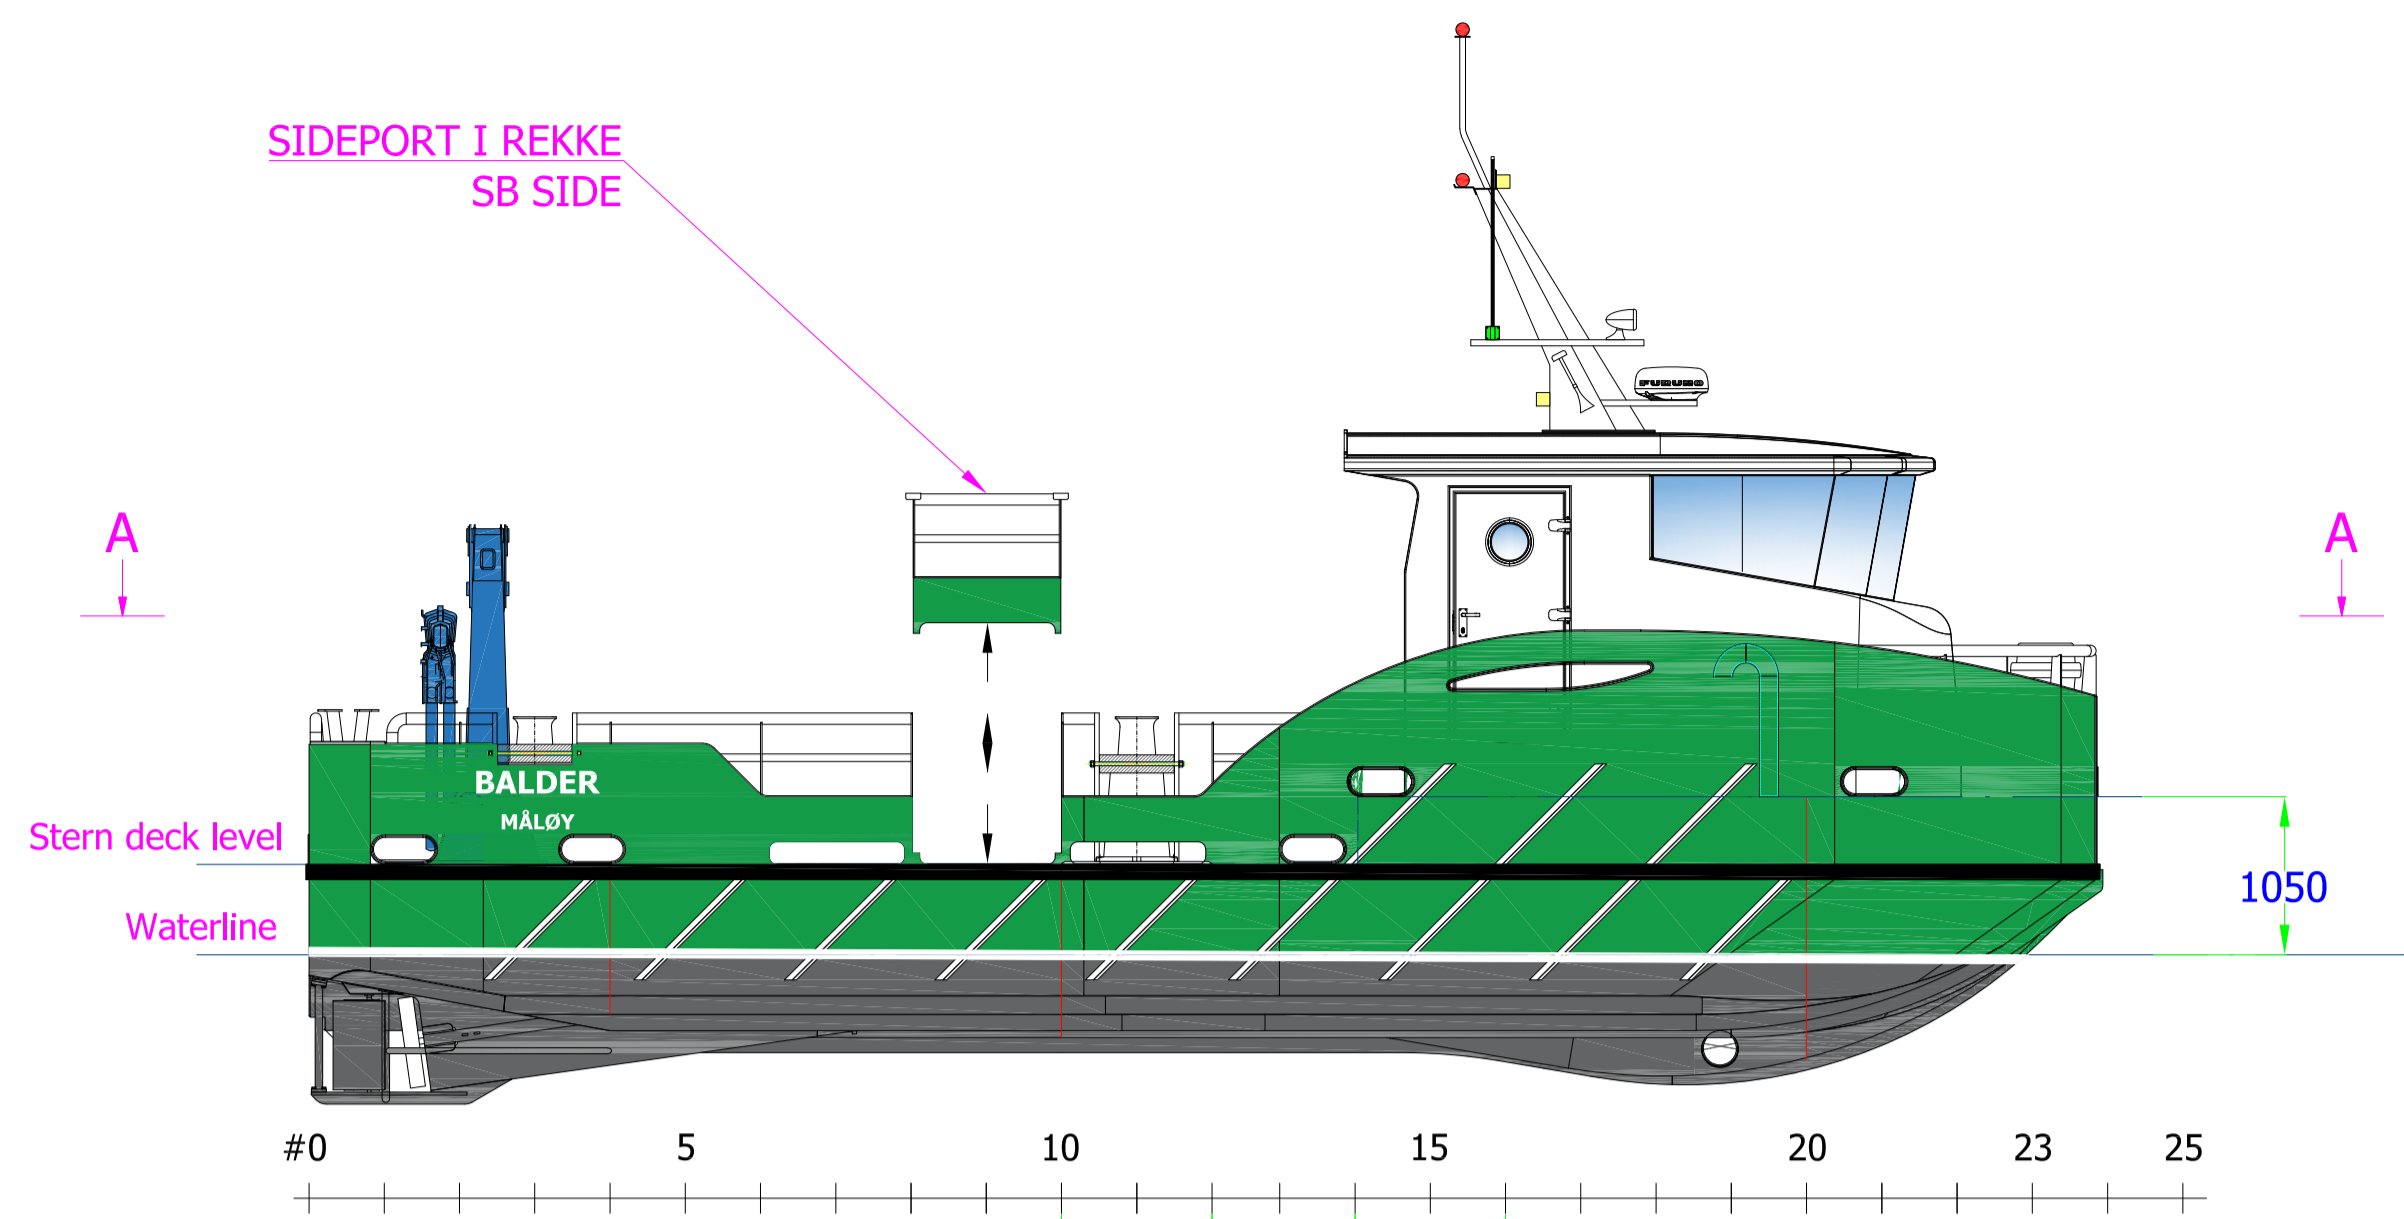

BOW

STERN

A-A (1 : 50)

Bygg nr. 34 - Balder

LENGTH O.A.: 11,98M
BREADTH: 5M
DEPT FROM MAIN DECK: 1,59M
DEADWEIGHT:
ENGINE: 2 x Volvo D4 180hk/132kW

Date 16.08.2019	Drawn KJV	Checked	Total weight	 Lextor Marin AS	
Revision Date	Revision by	Checked	Scale		
General tolerance	Projection method		1:50		
General Arrangement Trimaran 11920 x 5000				Replating LEX-34-00	Replaced by A
Order No. Trima1205	Part number	Client	Client project no.		