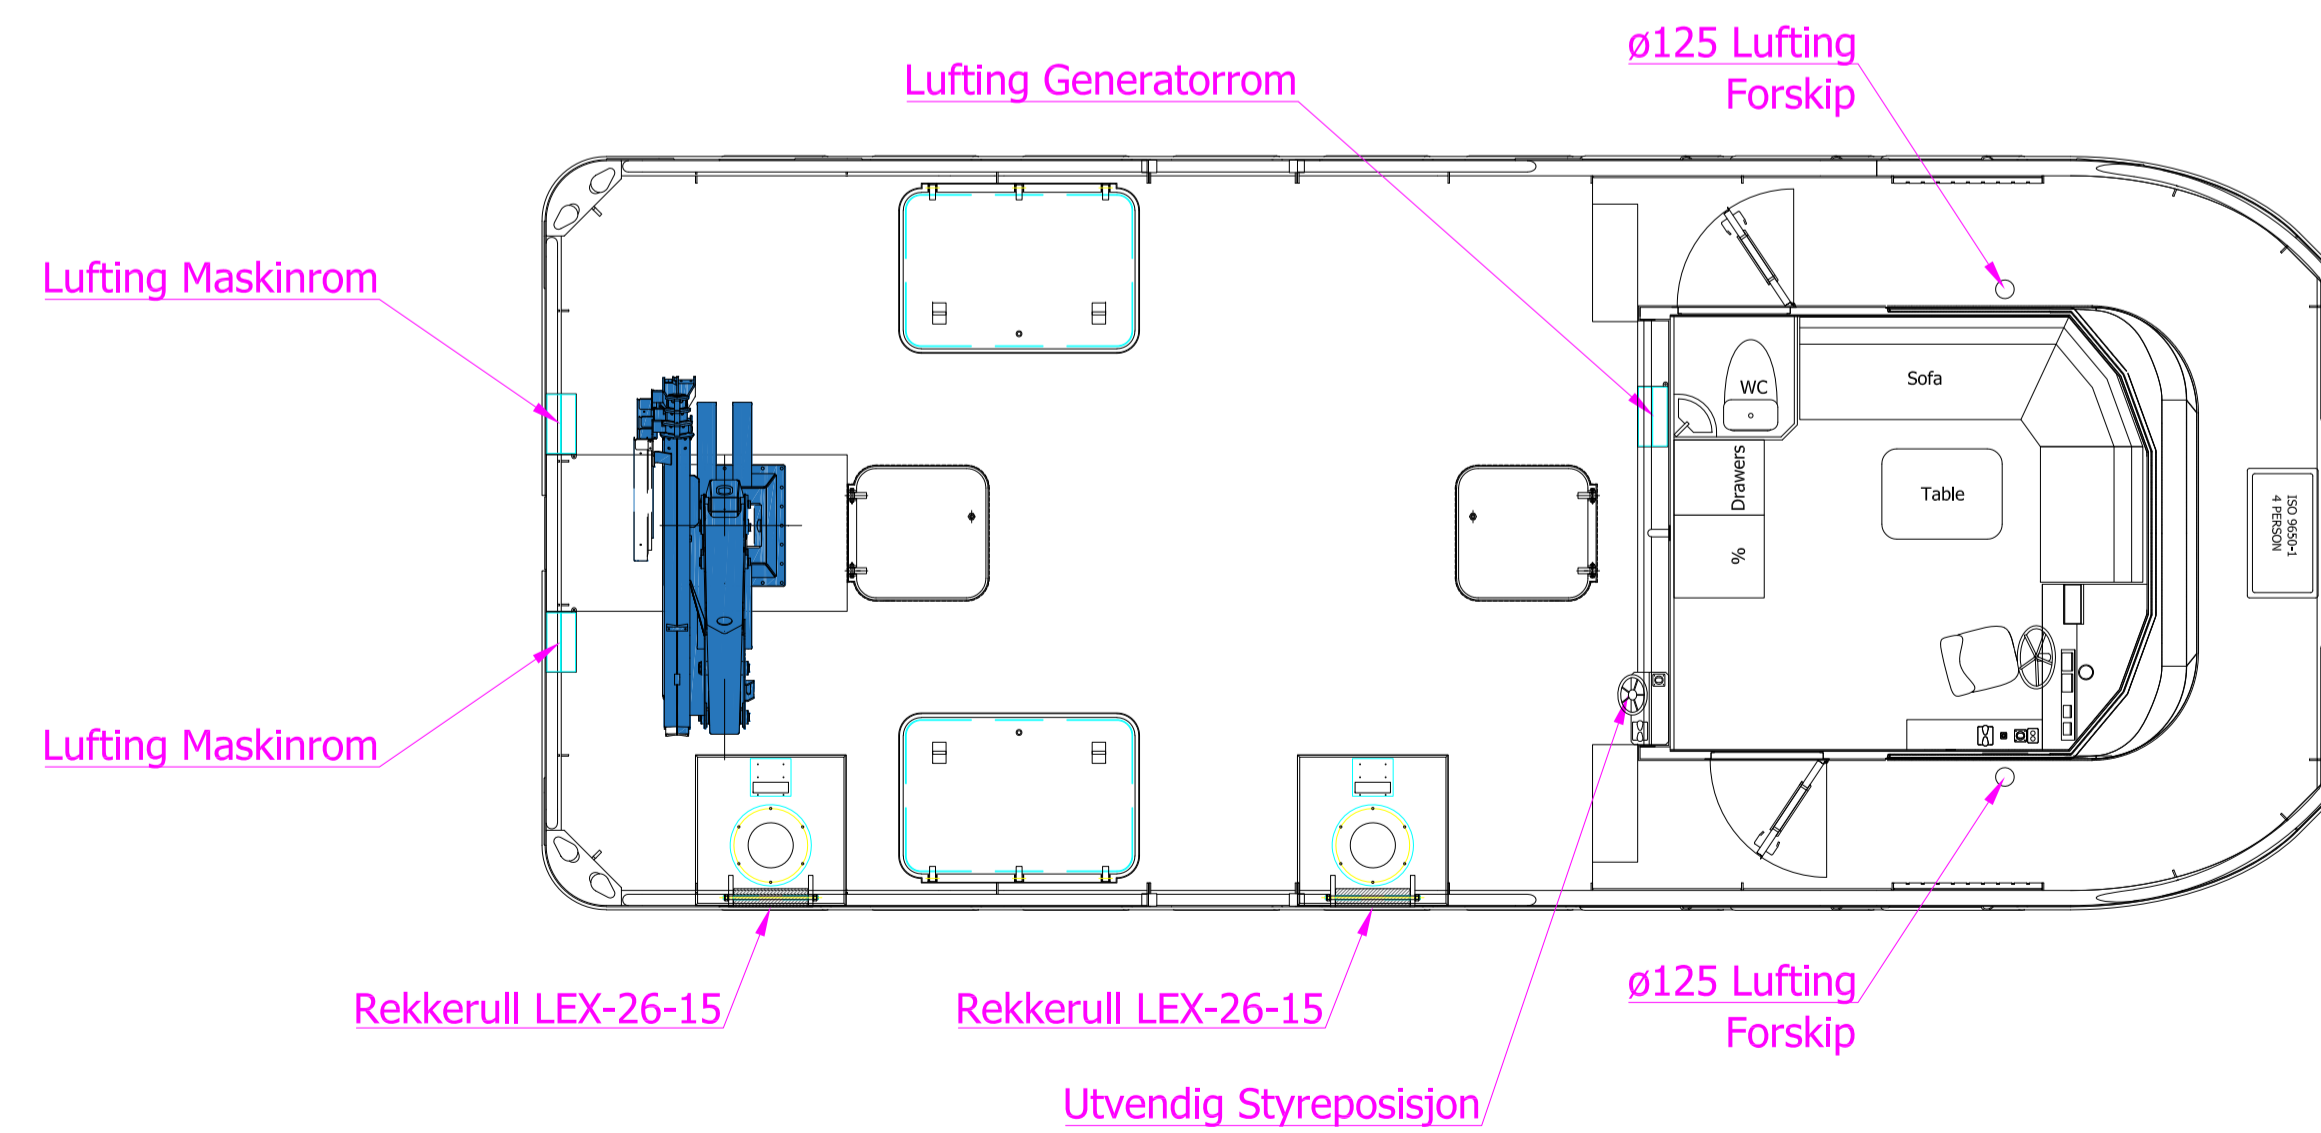

BOW

STERN

A-A (1 : 50)

Bygg nr. 34 - Balder

LENGTH O.A.: 11,98M
BREADTH: 5M
DEPT FROM MAIN DECK: 1,59M
DEADWEIGHT:
ENGINE: 2 x Volvo D4 180hk/132kW

Date 16.08.2019	Drawn KJV	Checked	Total weight	 Lextor Marin AS	
Revision Date	Revision by	Checked	Scale		
General tolerance	Projection method		1:50		
General Arrangement Trimaran 11920 x 5000				Replating LEX-34-00	Replaced by A
Order No. Trima1205	Part number	Client	Client project no.		