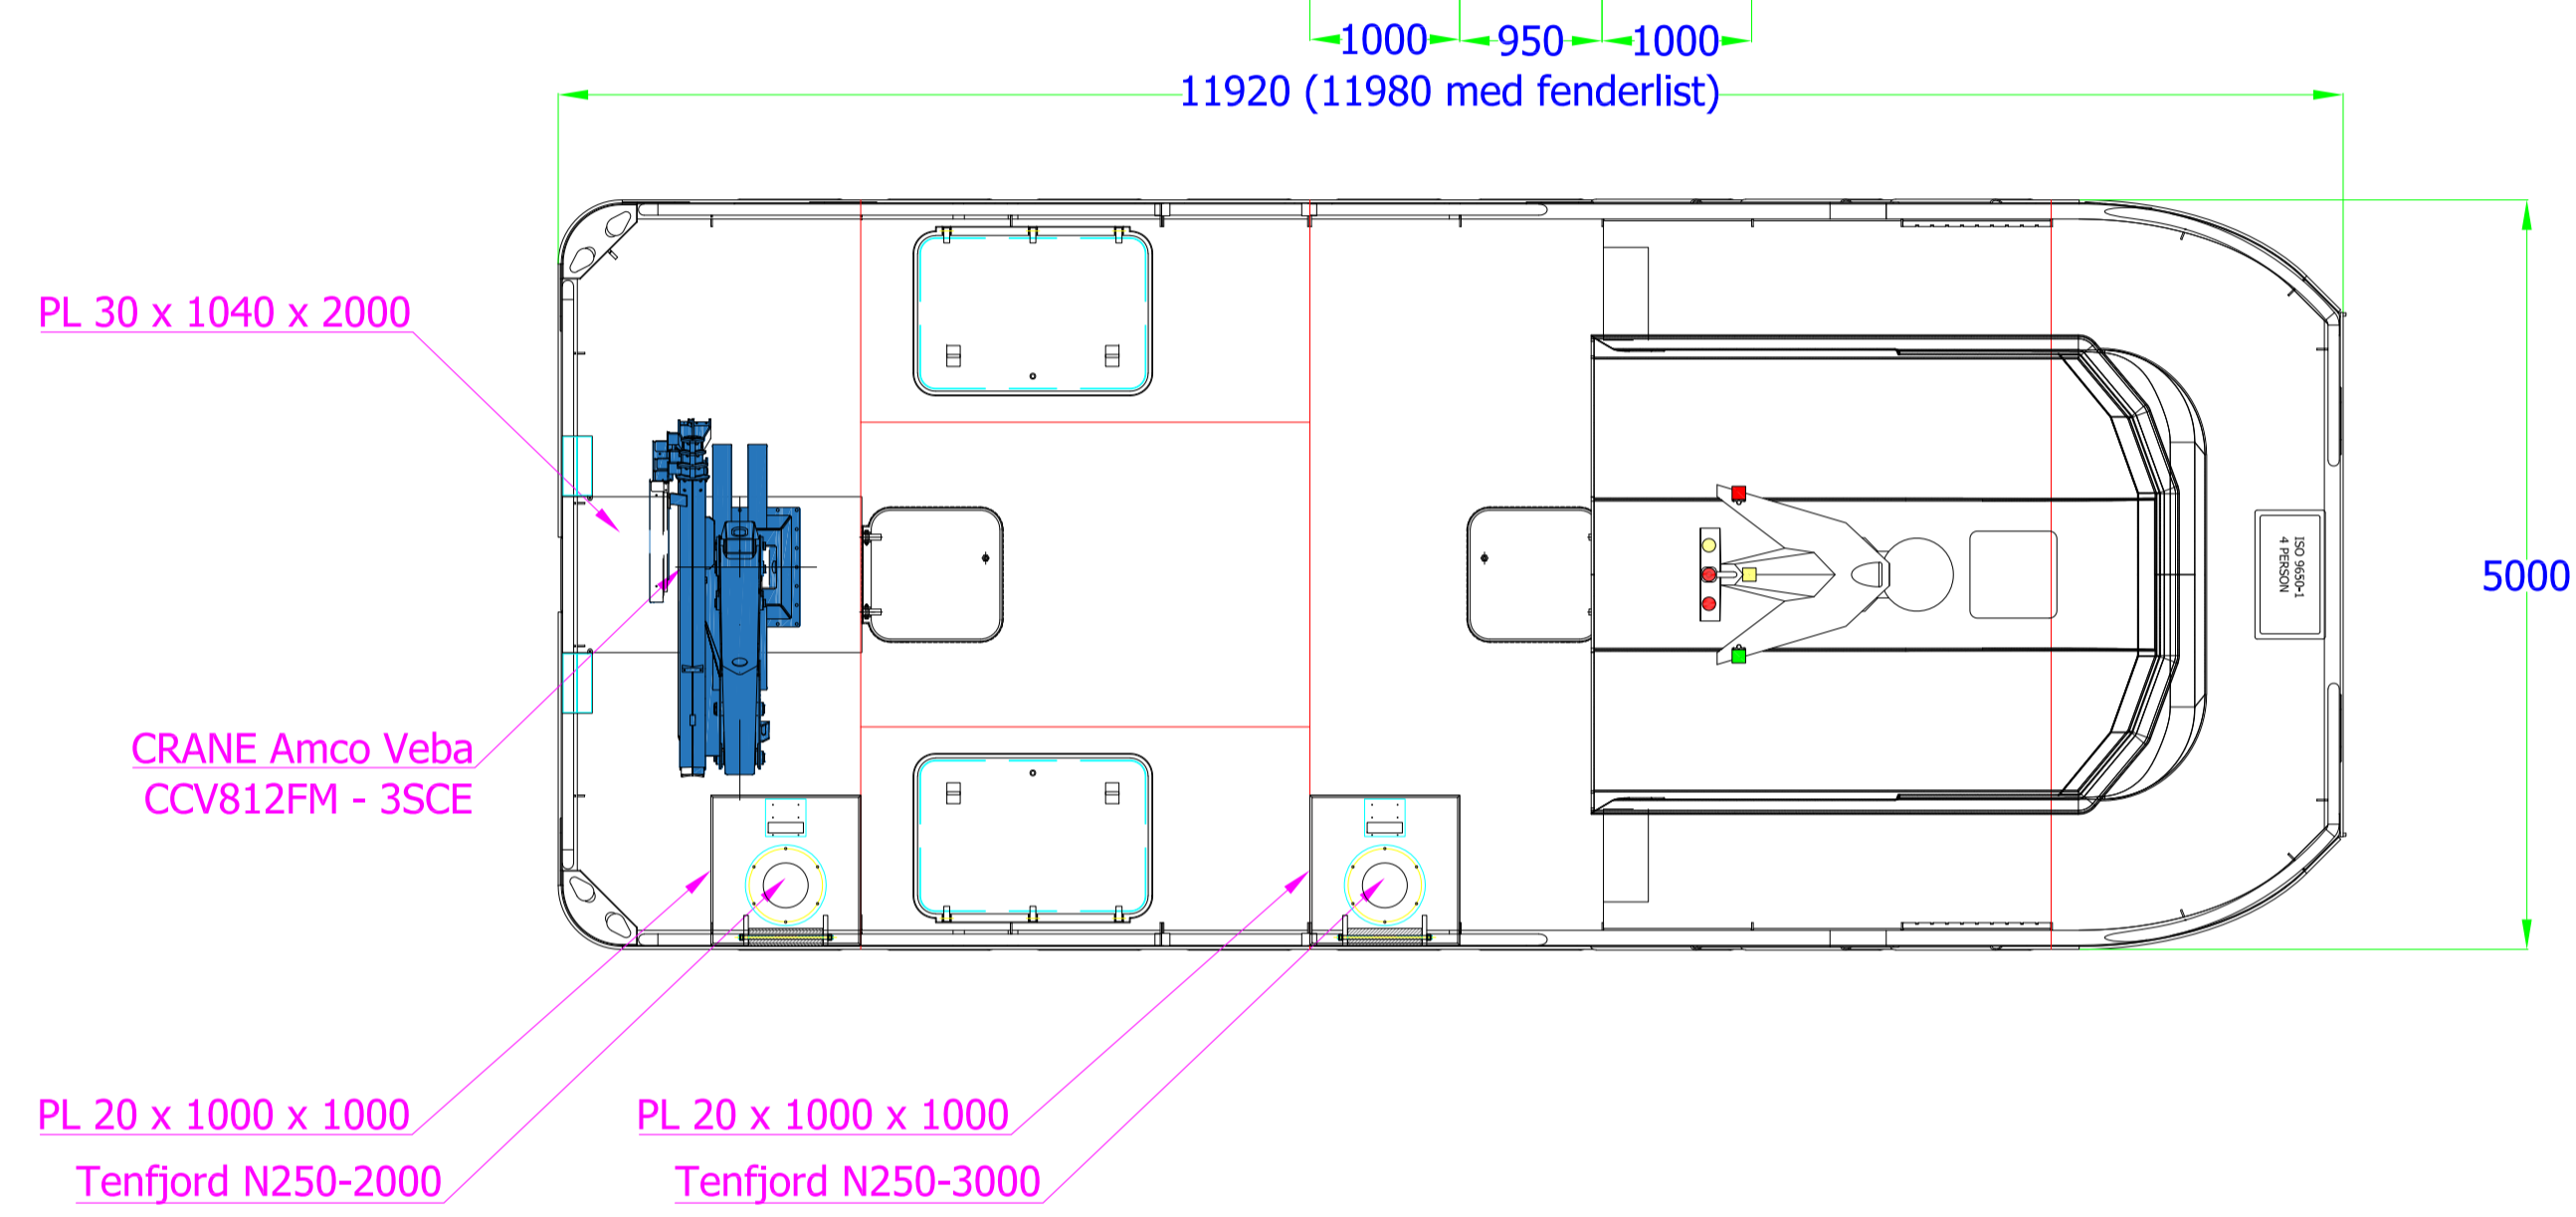

BOW

STERN

A-A (1 : 50)

Bygg nr. 34 - Balder

LENGTH O.A.: 11,98M
BREADTH: 5M
DEPT FROM MAIN DECK: 1,59M
DEADWEIGHT:
ENGINE: 2 x Volvo D4 180hk/132kW

Date 16.08.2019	Drawn KJV	Checked	Total weight	 Lextor Marin AS	
Revision Date	Revision by	Checked	Scale		
General tolerance	Projection method		1:50		
General Arrangement Trimaran 11920 x 5000				Replating LEX-34-00	Replaced by A
Order No. Trima1205	Part number	Client	Client project no.		