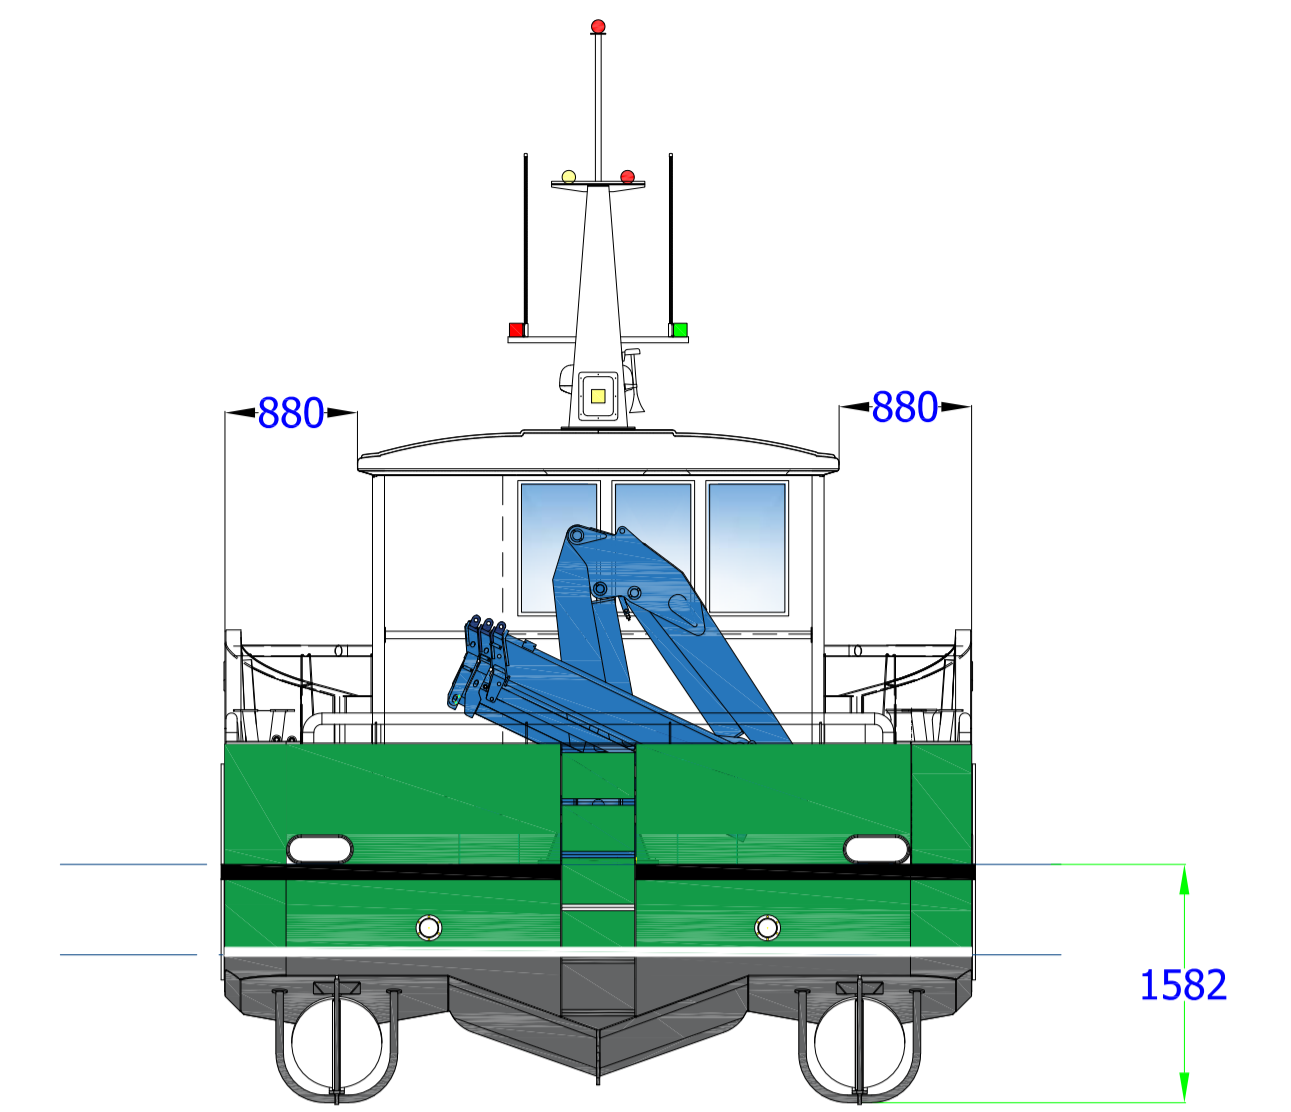

BOW

STERN

A-A (1 : 50)

Bygg nr. 34 - Balder

LENGTH O.A.: 11,98M
BREADTH: 5M
DEPT FROM MAIN DECK: 1,59M
DEADWEIGHT:
ENGINE: 2 x Volvo D4 180hk/132kW

Date 16.08.2019	Drawn KJV	Checked	Total weight	 Lextor Marin AS	
Revision Date	Revision by	Checked	Scale		
General tolerance	Projection method		1:50		
General Arrangement Trimaran 11920 x 5000				Replating LEX-34-00	Replaced by A
Order No. Trima1205	Part number	Client	Client project no.		